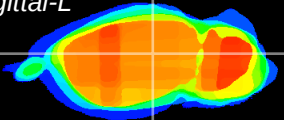

Coronal

Sagittal-R

Sagittal-L

ViBrism: CX16717
Horizontal

LG