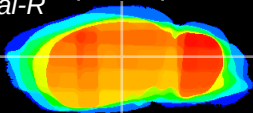

Coronal

Sagittal-R

Sagittal-L

ViBrism: CX16717
Horizontal

LG