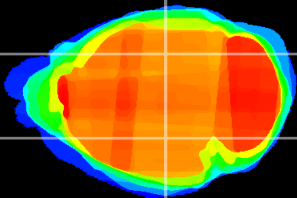

Coronal

Sagittal-R

Sagittal-L

ViBrism: CX16717
Horizontal

LG