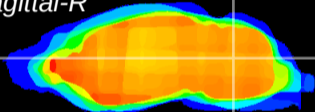

Coronal

Sagittal-R

Sagittal-L

ViBrism: CX16718
Horizontal

Cb nucleus