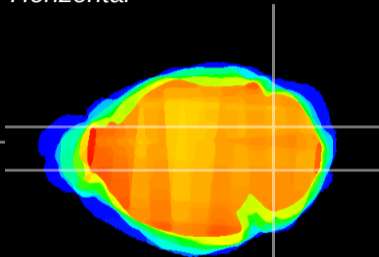

Coronal

Sagittal-R

Sagittal-L

ViBrism: CX16718
Horizontal

Cb nucleus