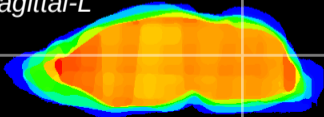

Coronal

Sagittal-R

Sagittal-L

ViBrism: CX16718
Horizontal

Cb nucleus