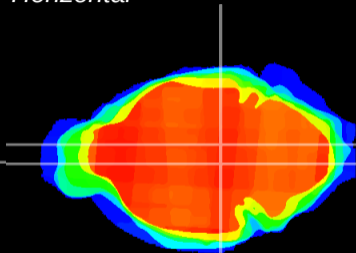

Coronal

Sagittal-R

Sagittal-L

ViBrism: CX16719
Horizontal

VTA