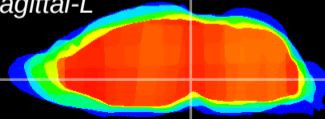

Coronal

Sagittal-R

Sagittal-L

ViBrism: CX16719
Horizontal

VTA