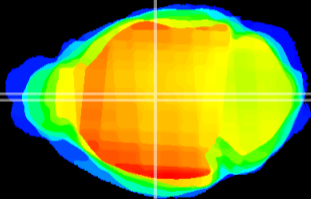

Coronal

Sagittal-R

Sagittal-L

ViBrism: CX16722
Horizontal

MD