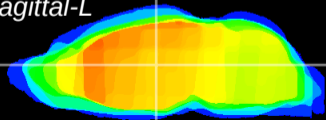

Coronal

Sagittal-R

Sagittal-L

ViBrism: CX16722
Horizontal

MD