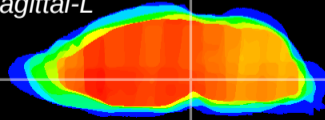

Coronal

Sagittal-R

Sagittal-L

ViBrism: CX16725
Horizontal

VTA