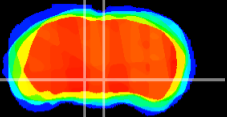

Coronal

Sagittal-R

Sagittal-L

ViBrism: CX16725
Horizontal

VTA