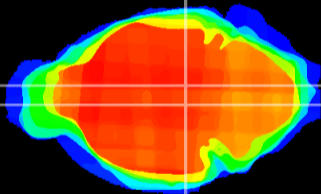

Coronal

Sagittal-R

Sagittal-L

ViBrism: CX16725
Horizontal

VTA