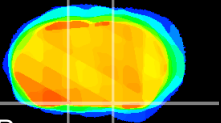

Coronal

Sagittal-R

Sagittal-L

ViBrism: CX16728
Horizontal

S0