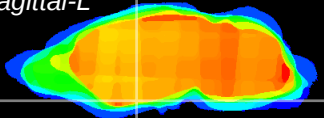

Coronal

Sagittal-R

Sagittal-L

ViBrism: CX16728
Horizontal

S0