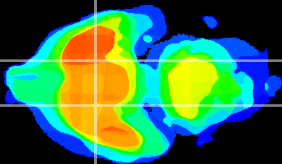

Coronal

Sagittal-R

Sagittal-L

ViBrism: CX16728
Horizontal

S0