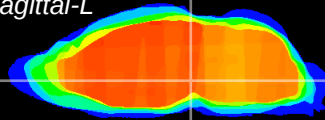

Coronal

Sagittal-R

Sagittal-L

ViBrisM: CX16730
Horizontal

VTA