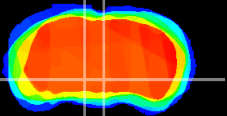

Coronal

Sagittal-R

Sagittal-L

ViBrisM: CX16730
Horizontal

VTA