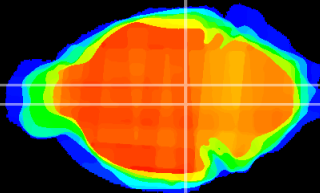

Coronal

Sagittal-R

Sagittal-L

ViBrisM: CX16730
Horizontal

VTA