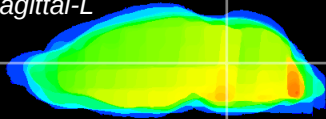

Coronal

Sagittal-R

Sagittal-L

ViBrism: CX16731
Horizontal

Tg