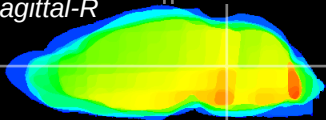

Coronal

Sagittal-R

Sagittal-L

ViBrism: CX16731
Horizontal

Tg