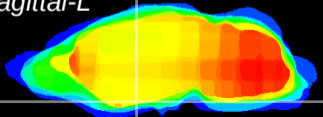

Coronal

Sagittal-R

Sagittal-L

ViBrism: CX16732
Horizontal

S0