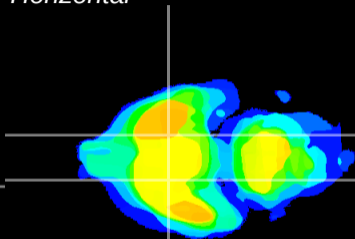

Coronal

Sagittal-R

Sagittal-L

ViBrism: CX16732
Horizontal

S0