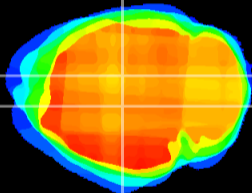

Coronal

Sagittal-R

Sagittal-L

ViBrism: CX16735
Horizontal

DG