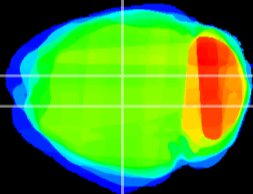

Coronal

Sagittal-R

Sagittal-L

ViBrism: CX16736
Horizontal

DG