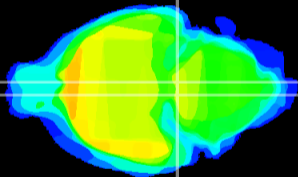

Coronal

Sagittal-R

Sagittal-L

ViBrism: CX16739
Horizontal

Pn