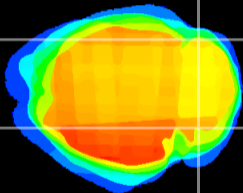

Coronal

Sagittal-R

Sagittal-L

ViBrism: CX16741
Horizontal

Cb lobe