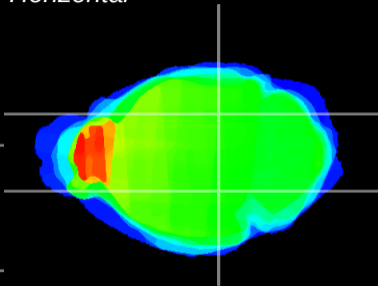

Coronal

Sagittal-R

Sagittal-L

ViBrism: CX16744
Horizontal

MG