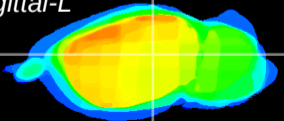

Coronal

Sagittal-R

Sagittal-L

ViBrism: CX16746
Horizontal

LG