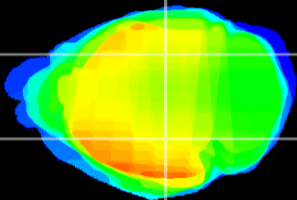

Coronal

Sagittal-R

Sagittal-L

ViBrism: CX16746
Horizontal

LG