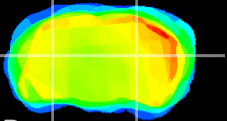

Coronal

Sagittal-R

Sagittal-L

ViBrism: CX16746
Horizontal

LG