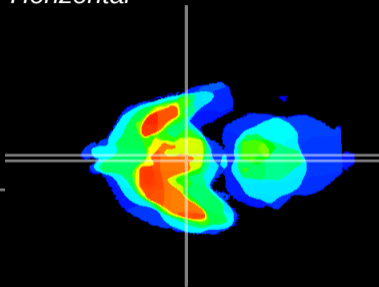

Coronal

Sagittal-R

Sagittal-L

ViBrism: CX16749
Horizontal

Arc