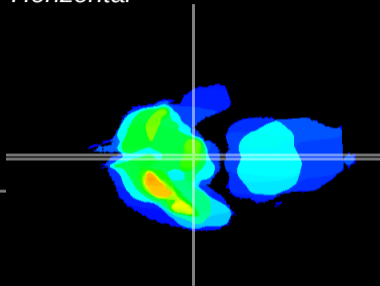

*Coronal*

*Sagittal-R*

*Sagittal-L*

ViBrism: CX16750  
*Horizontal*

ME