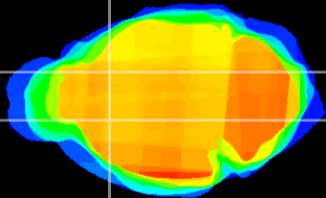

Coronal

Sagittal-R

Sagittal-L

ViBris: CX16751
Horizontal

CPU medial