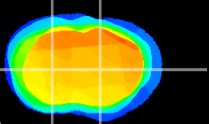

Coronal

Sagittal-R

Sagittal-L

ViBris: CX16751
Horizontal

CPU medial