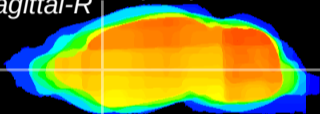

Coronal

Sagittal-R

Sagittal-L

ViBris: CX16751
Horizontal

CPU medial