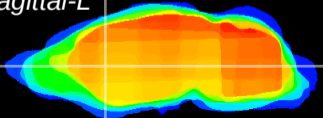

Coronal

Sagittal-R

Sagittal-L

ViBris: CX16751
Horizontal

CPU medial