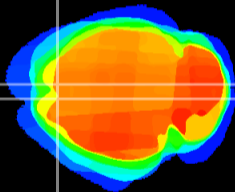

Coronal

Sagittal-R

Sagittal-L

ViBris: CX16751
Horizontal

Cx motor