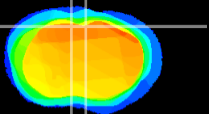

Coronal

Sagittal-R

Sagittal-L

ViBris: CX16751
Horizontal

Cx motor