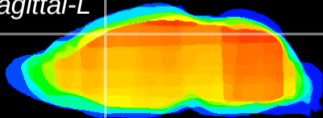

Coronal

Sagittal-R

Sagittal-L

ViBris: CX16751
Horizontal

Cx motor