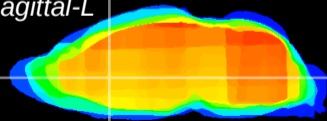

Coronal

Sagittal-R

Sagittal-L

ViBrisM: CX16751
Horizontal

LS