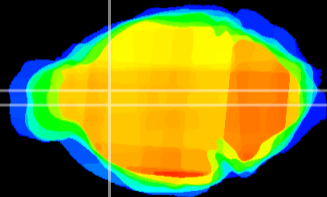

Coronal

Sagittal-R

Sagittal-L

ViBrisM: CX16751
Horizontal

LS