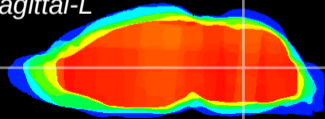

Coronal

Sagittal-R

Sagittal-L

ViBrism: CX16752
Horizontal

MVe