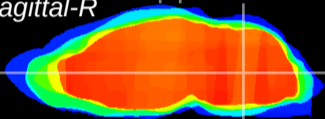

Coronal

Sagittal-R

Sagittal-L

ViBrism: CX16752
Horizontal

MVe