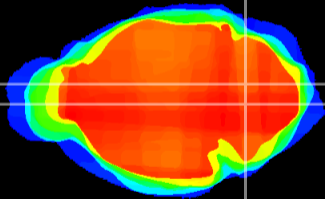

Coronal

Sagittal-R

Sagittal-L

ViBrism: CX16752
Horizontal

MVe