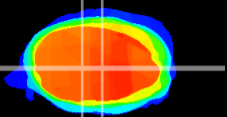

Coronal

Sagittal-R

Sagittal-L

ViBrism: CX16752
Horizontal

MVe