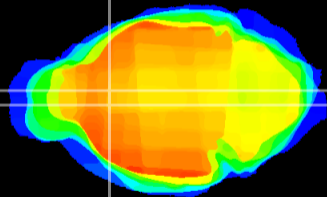

Coronal

Sagittal-R

Sagittal-L

ViBrism: CX16755
Horizontal

LS