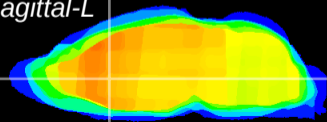

Coronal

Sagittal-R

Sagittal-L

ViBrism: CX16755
Horizontal

LS