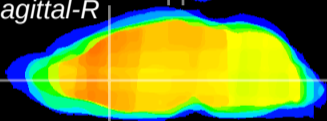

Coronal

Sagittal-R

Sagittal-L

ViBrism: CX16755
Horizontal

LS