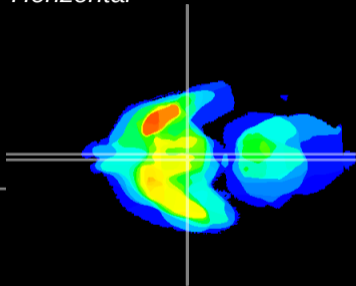

Coronal

Sagittal-R

Sagittal-L

ViBrism: CX16756
Horizontal

Arc