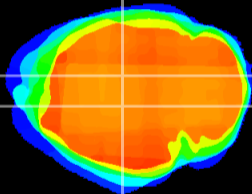

Coronal

Sagittal-R

Sagittal-L

ViBrism: CX16757
Horizontal

DG