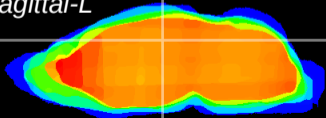

Coronal

Sagittal-R

Sagittal-L

ViBrism: CX16757
Horizontal

DG