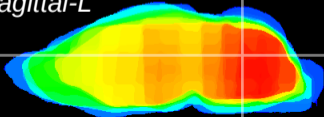

Coronal

Sagittal-R

Sagittal-L

ViBrism: CX16759
Horizontal

Cb nucleus