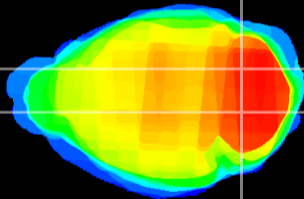

Coronal

Sagittal-R

Sagittal-L

ViBrism: CX16759
Horizontal

Cb nucleus