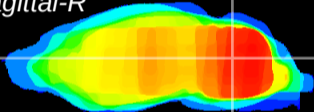

Coronal

Sagittal-R

Sagittal-L

ViBrism: CX16759
Horizontal

Cb nucleus