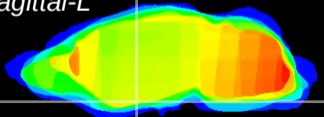

Coronal

Sagittal-R

Sagittal-L

ViBriSM: CX16760
Horizontal

S0