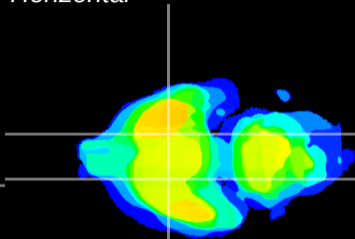

Coronal

Sagittal-R

Sagittal-L

ViBriSM: CX16760
Horizontal

S0