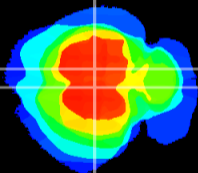

Coronal

Sagittal-R

Sagittal-L

ViBrism: CX16762
Horizontal

RS