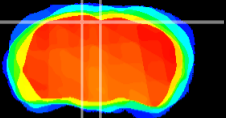

Coronal

Sagittal-R

Sagittal-L

ViBrism: CX16762
Horizontal

RS