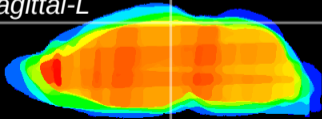

Coronal

Sagittal-R

Sagittal-L

ViBrism: CX16773  
Horizontal

RS