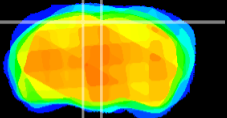

Coronal

Sagittal-R

Sagittal-L

ViBrism: CX16773  
Horizontal

RS