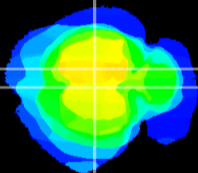

Coronal

Sagittal-R

Sagittal-L

ViBrism: CX16773  
Horizontal

RS