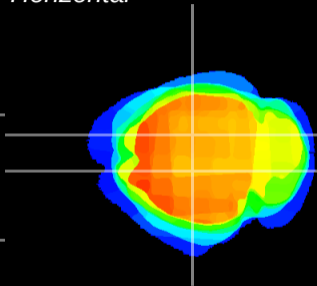

Coronal

Sagittal-R

Sagittal-L

ViBrism: CX16774
Horizontal

CA1