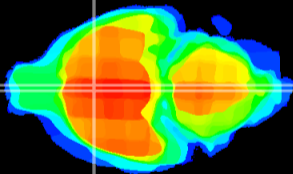

Coronal

Sagittal-R

Sagittal-L

ViBrism: CX16776
Horizontal

MPA