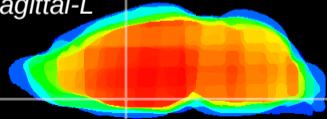

Coronal

Sagittal-R

Sagittal-L

ViBrism: CX16776
Horizontal

MPA