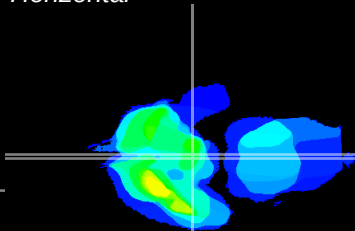

Coronal

Sagittal-R

Sagittal-L

ViBrism: CX16780
Horizontal

ME