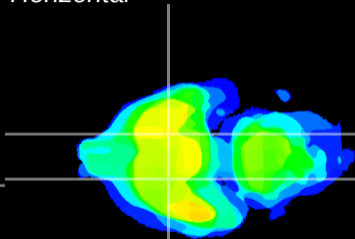

Coronal

Sagittal-R

Sagittal-L

ViBrisM: CX16780
Horizontal

S0