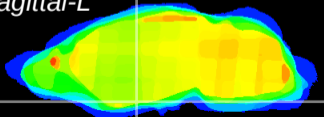

Coronal

Sagittal-R

Sagittal-L

ViBrisM: CX16780
Horizontal

S0