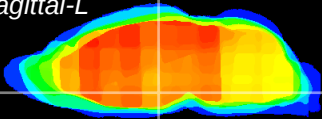

Coronal

Sagittal-R

Sagittal-L

ViBrism: CX16784
Horizontal

DM