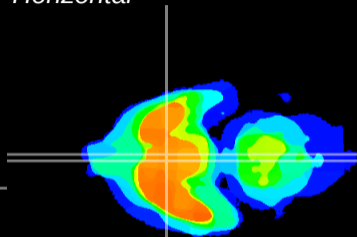

Coronal

Sagittal-R

Sagittal-L

ViBrism: CX16791
Horizontal

SCN