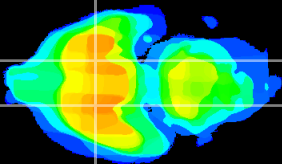

*Coronal*

*Sagittal-R*

*Sagittal-L*

ViBrism: CX16792  
*Horizontal*

S0