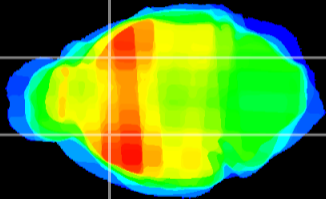

Coronal

Sagittal-R

Sagittal-L

ViBris: CX16795
Horizontal

CPU lateral