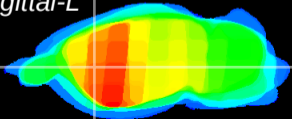

Coronal

Sagittal-R

Sagittal-L

ViBris: CX16795
Horizontal

CPU lateral