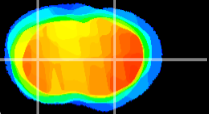

Coronal

Sagittal-R

Sagittal-L

ViBris: CX16795
Horizontal

CPU lateral