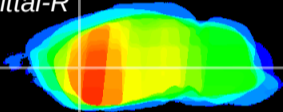

Coronal

Sagittal-R

Sagittal-L

ViBris: CX16795
Horizontal

CPU lateral