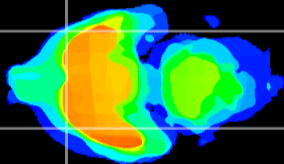

Coronal

Sagittal-R

Sagittal-L

ViBriSM: CX16796
Horizontal

Pir