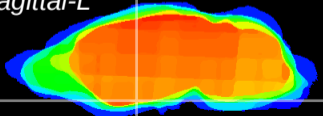

Coronal

Sagittal-R

Sagittal-L

ViBrism: CX16800
Horizontal

S0