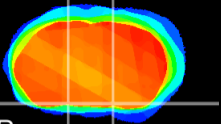

Coronal

Sagittal-R

Sagittal-L

ViBrism: CX16800
Horizontal

S0