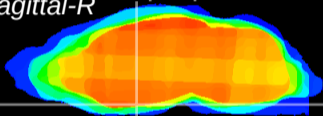

Coronal

Sagittal-R

Sagittal-L

ViBrism: CX16800
Horizontal

S0