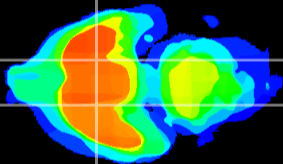

Coronal

Sagittal-R

Sagittal-L

ViBrism: CX16800
Horizontal

S0