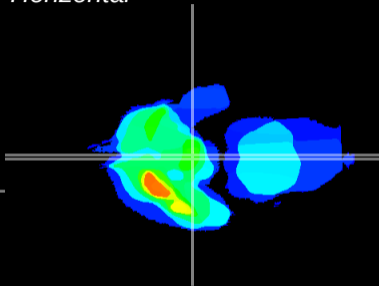

Coronal

Sagittal-R

Sagittal-L

ViBrism: CX16802
Horizontal

ME