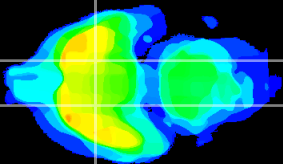

Coronal

Sagittal-R

Sagittal-L

ViBrism: CX16807
Horizontal

S0