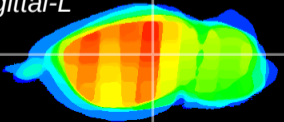

Coronal

Sagittal-R

Sagittal-L

ViBrism: CX16808
Horizontal

LG