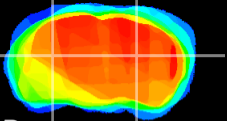

Coronal

Sagittal-R

Sagittal-L

ViBrism: CX16808
Horizontal

LG