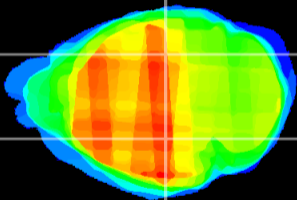

Coronal

Sagittal-R

Sagittal-L

ViBrism: CX16808
Horizontal

LG