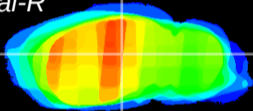

Coronal

Sagittal-R

Sagittal-L

ViBrism: CX16808
Horizontal

LG