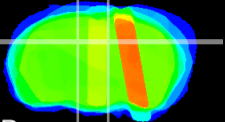

Coronal

Sagittal-R

Sagittal-L

ViBrism: CX16811
Horizontal

DG