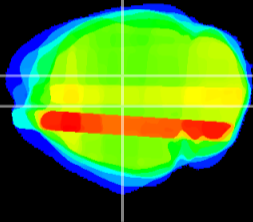

Coronal

Sagittal-R

Sagittal-L

ViBrism: CX16811
Horizontal

DG