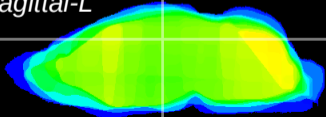

Coronal

Sagittal-R

Sagittal-L

ViBrism: CX16811
Horizontal

DG