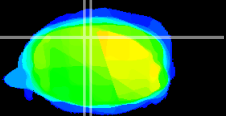

Coronal

Sagittal-R

Sagittal-L

ViBrism: CX16814
Horizontal

Cb vermis