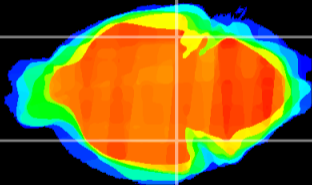

Coronal

Sagittal-R

Sagittal-L

ViBrism: CX16816
Horizontal

ventral S