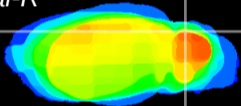

Coronal

Sagittal-R

Sagittal-L

ViBrism: CX16817
Horizontal

Cb lobe