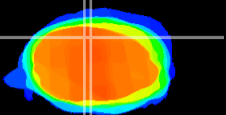

Coronal

Sagittal-R

Sagittal-L

ViBrism: CX16818
Horizontal

Cb vermis