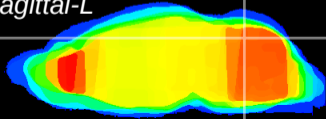

Coronal

Sagittal-R

Sagittal-L

ViBrism: CX16818
Horizontal

Cb vermis