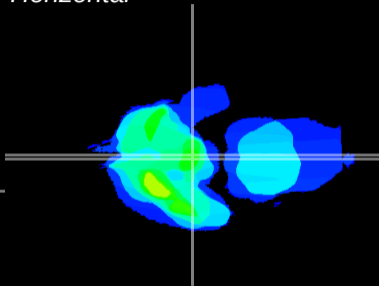

Coronal

Sagittal-R

Sagittal-L

ViBrism: CX16818
Horizontal

ME