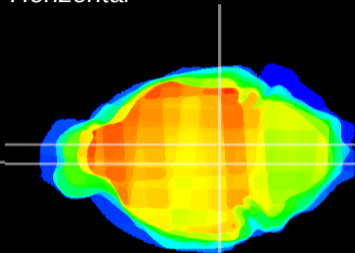

Coronal

Sagittal-R

Sagittal-L

ViBrism: CX16820
Horizontal

VTA