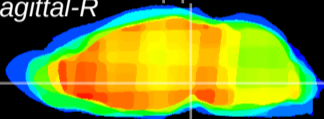

Coronal

Sagittal-R

Sagittal-L

ViBrism: CX16820
Horizontal

VTA