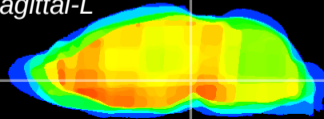

Coronal

Sagittal-R

Sagittal-L

ViBrism: CX16820
Horizontal

VTA