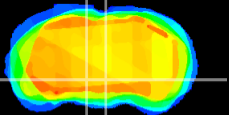

Coronal

Sagittal-R

Sagittal-L

ViBrism: CX16820
Horizontal

VTA