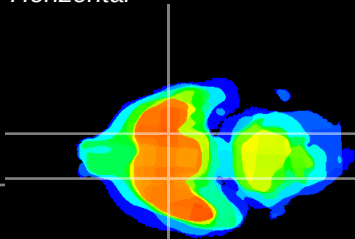

Coronal

Sagittal-R

Sagittal-L

ViBrism: CX16821  
Horizontal

S0