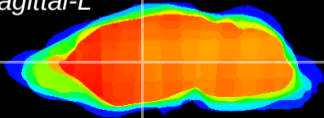

Coronal

Sagittal-R

Sagittal-L

ViBriSM: CX16823
Horizontal

VA/VL