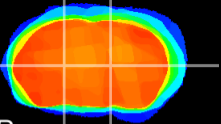

Coronal

Sagittal-R

Sagittal-L

ViBriSM: CX16823
Horizontal

VA/VL