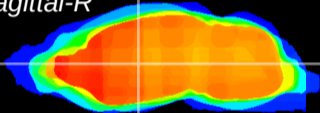

Coronal

Sagittal-R

Sagittal-L

ViBriSM: CX16823
Horizontal

VA/VL