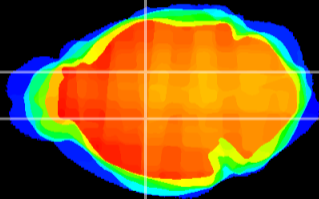

Coronal

Sagittal-R

Sagittal-L

ViBriSM: CX16823
Horizontal

VA/VL